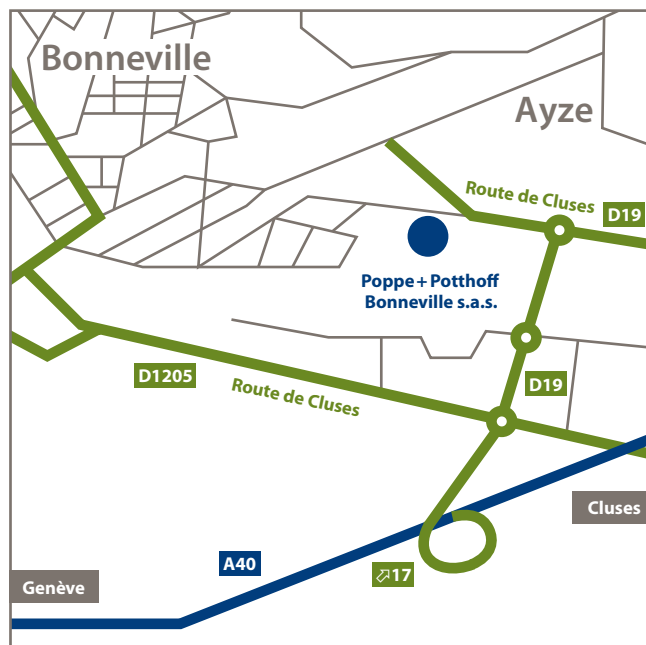

The way to Poppe + Potthoff Bonneville s.a.s.

Poppe + Potthoff Bonneville s.a.s.
106, Rue du Bouchet
74130 AYZE | France
Tel +33.(0) 4 50.97 04 -07

46° 04' 37" N
06° 25' 22" E

How to reach Poppe + Potthoff Bonneville s.a.s. conveniently from any direction:

By car

From Geneva, take the motorway A1 (France)
Then follow the motorway A40
(direction Chamonix Mont-Blanc)
Take the exit n°17 – Bonneville East
at the 3rd roundabout (after the bridge)
take the 3rd exit direction Bonneville Center
Here you are on your left.

By rail

From Geneva, station named “Les Eaux Vives”
Destination Bonneville Station
About 1 hour trip
We’ll be pleased to pick you at the station.

By air

Geneva Airport (International Geneva Airport)
Rent a car at the airport and take the motorway A1 (France)
Then follow the motorway A40 (direction Chamonix Mont-Blanc)
Take the exit n°17 – Bonneville East
at the 3rd roundabout (after the bridge)
take the 3rd exit direction Bonneville Center
Here you are on your left.