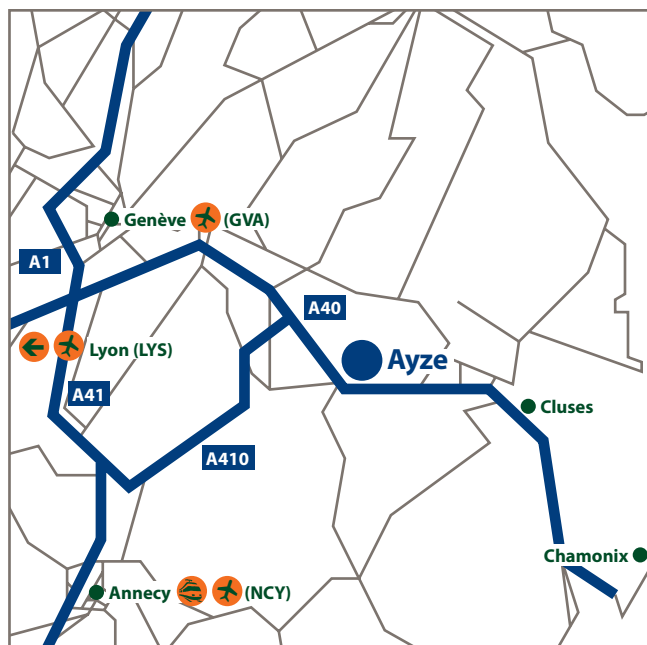

The way to Poppe + Potthoff Bonneville s.a.s.

Poppe + Potthoff Bonneville s.a.s.
106, Rue du Bouchet
74130 AYZE | France
Tel +33.(0) 4 50.97 04 -07

46° 04' 37" N
06° 25' 22" E

How to reach Poppe + Potthoff Bonneville s.a.s. conveniently from any direction:

By car

From Geneva, take the motorway A1 (France)
Then follow the motorway A40
(direction Chamonix Mont-Blanc)
Take the exit n°17 – Bonneville East
at the 3rd roundabout (after the bridge)
take the 3rd exit direction Bonneville Center
Here you are on your left.

By rail

From Geneva, station named “Les Eaux Vives”
Destination Bonneville Station
About 1 hour trip
We’ll be pleased to pick you at the station.

By air

Geneva Airport (International Geneva Airport)
Rent a car at the airport and take the motorway A1 (France)
Then follow the motorway A40 (direction Chamonix Mont-Blanc)
Take the exit n°17 – Bonneville East
at the 3rd roundabout (after the bridge)
take the 3rd exit direction Bonneville Center
Here you are on your left.