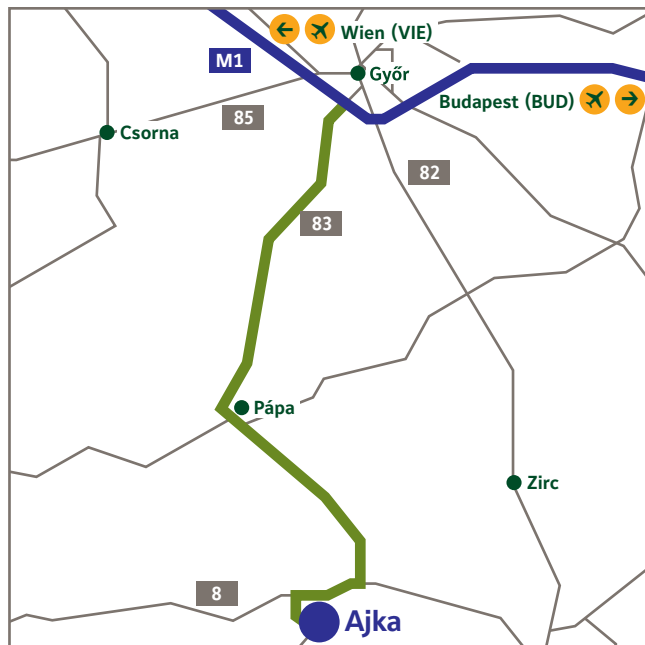

The way to Poppe + Potthoff Hungária Bt.

Poppe + Potthoff Hungária Bt.

Új Atlantisz Ipari Park
8400 Ajka | Hungary
Telefon+36 88 521-300

47° 07' 12'' N

17° 32' 32'' E

How to reach Poppe + Potthoff Hungária Bt. conveniently from any direction:

By car

The best way from Vienna:

Take the A4 (Signs to Graz/A4/Praha/Budapest/A2/Brno/A22/Bratislava/Linz/A1) and you are in Hungaria.

Follow the M1 till the exit 123 to Pápa. Pass Pápa and follow on direction Devecser.

After you passed Pápa take the first exit to your right in the third roundabout. In Noszlop turn left and follow the sign to Ajka.

The next crossroad turn right and follow this street. Cross a main road (E66) and in the first roundabout stay straight. In the second roundabout turn right und you see the Poppe+Potthoff Hungária BT.