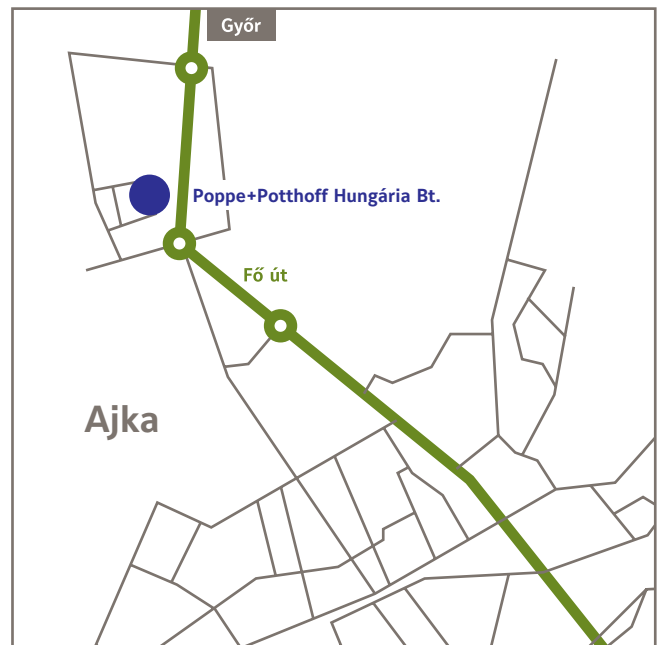

The way to Poppe + Potthoff Hungária Bt.

Poppe + Potthoff Hungária Bt.

Új Atlantisz Ipari Park
8400 Ajka | Hungary
Telefon+36 88 521-300

47° 07' 12'' N

17° 32' 32'' E

How to reach Poppe + Potthoff Hungária Bt. conveniently from any direction:

By car

The best way from Vienna:

Take the A4 (Signs to Graz/A4/Praha/Budapest/A2/Brno/A22/Bratislava/Linz/A1) and you are in Hungaria.

Follow the M1 till the exit 123 to Pápa. Pass Pápa and follow on direction Devecser.

After you passed Pápa take the first exit to your right in the third roundabout. In Noszlop turn left and follow the sign to Ajka.

The next crossroad turn right and follow this street. Cross a main road (E66) and in the first roundabout stay straight. In the second roundabout turn right und you see the Poppe+Potthoff Hungária BT.