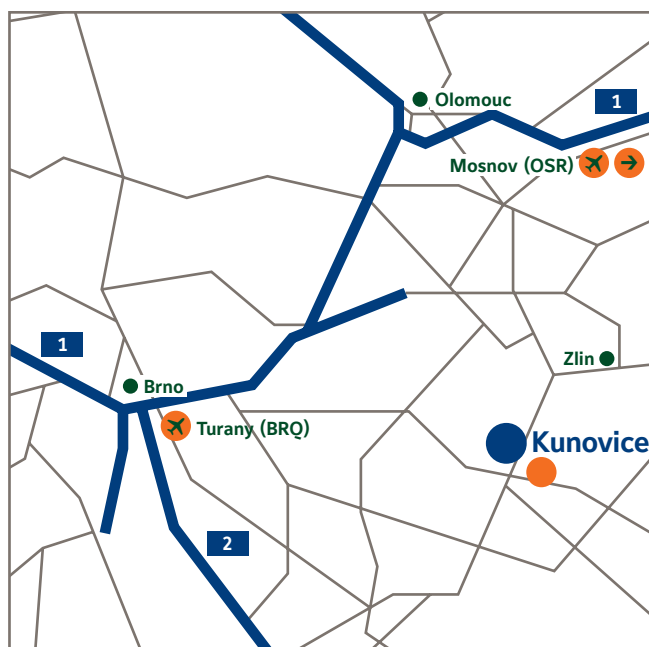

The way to Meister Moravia s.r.o.

Meister Moravia s.r.o.

Na Záhonech 1086
68604 Kunovice | Czech Republic
Telefon +42.572.419-071

49° 02' 43" N
17° 27' 10" E

How to reach Meister Moravia conveniently from any direction:

By car

From Prague:

Use the highway D1, direction BRNO. Behind the town BRNO continue direction OLOMOUC till the exit 210. Take the main road E 50 direction UHERSKE HRADISTE. From UH. Hradiste continue to the town Kunovice, where you must turn to the right, direction airport.

From Vienna:

Use the highway D4, direction BRATISLAVA (Slovak republic), in Bratislava continue on the highway D2 direction BRNO (Czech republic). After crossing the Czech border by the town Breclav turn to the right, take the main road E 55, direction HODONIN, Uh. HRADISTE. In KUNOVICE town turn to the left, direction airport.

By rail

From Prague:

Direction Brno or Olomouc, then to the destination Stare Mesto by Uh. Hradiste. From there preferably by taxi (7km)

From Vienna:

Direction Brno (Czech republic) and then to the destination Stare Mesto by Uh. Hradiste. From there preferably by taxi (7km)

By air

To the Prague airport, then 300 km by car to the town Kunovice.

To the Vienna airport, then 180 km by car to the town Kunovice.

Have a safe trip.