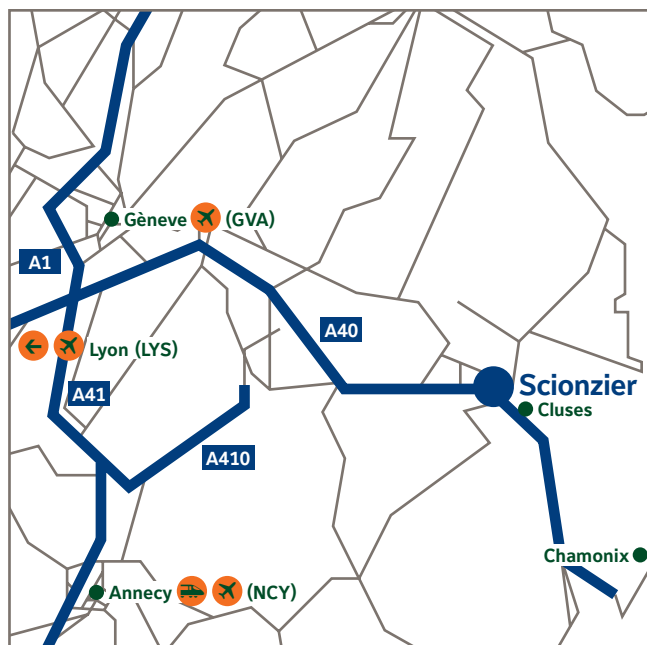

The way to Poppe + Potthoff Scionzier s.a.s.

Poppe + Potthoff Scionzier s.a.s.

Rue César Vuarchex 780
74950 Scionzier | France
Téléphone +33.450.98 0-307

46° 04' 12" N
06° 33' 06" E

How to reach Poppe + Potthoff Scionzier s.a.s. conveniently from any direction:

By car

Scionzier lies near the A40 Highway Geneva – Chamonix – Milan, which is also re-called from just a few months A41

Coming from Geneva, Lyon:

Leave the A40 (A41) Highway at exit #18 (Scionzier, Cluses La Sardagne)

After the toll take the fourth exit from the first roundabout, Meister is at the end of the lane in front of the VW station

Coming from Italy:

Leave the A40 (A41) highway at exit #19 (Cluses)

Follow direction Cluses centre

At Turn around follow direction Bonneville

Turn right following direction A40 (A41)

After the toll take the fourth exit from the first roundabout,

Meister is at the end of the lane in front of the VW station

By train

To Anancy Station or Geneva Station: from there preferably by taxi

By air

Leaving Geneva Airport, by renting car:

follow direction France

After the border cross, take A40 (A41) direction Chamonix Mont-Blanc

Follow instructions by car here above

Leaving Lyon St Exupéry Airport, by renting car:

follow direction Geneva

Follow instructions by car here above

Have a safe trip!