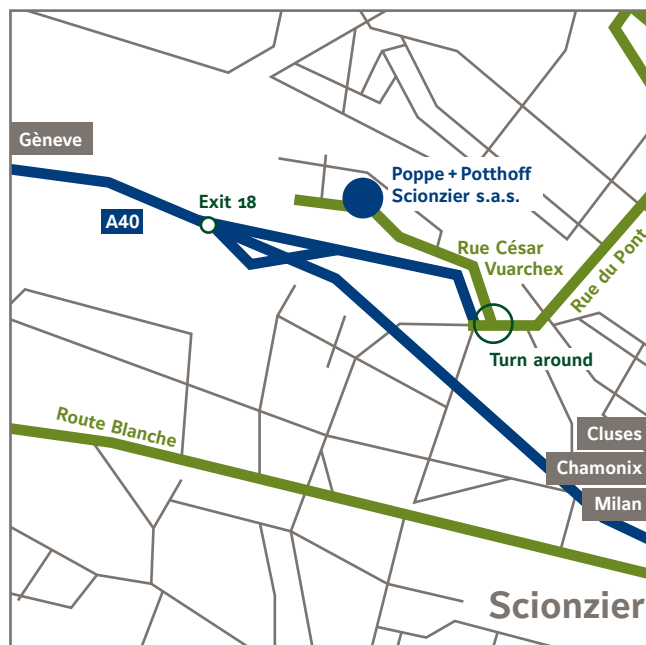

The way to Poppe + Potthoff Scionzier s.a.s.

Poppe + Potthoff Scionzier s.a.s.

Rue César Vuarchex 780
74950 Scionzier | France
Téléphone +33.450.98 0-307

46° 04' 12" N
06° 33' 06" E

How to reach Poppe + Potthoff Scionzier s.a.s. conveniently from any direction:

By car

Scionzier lies near the A40 Highway Geneva – Chamonix – Milan, which is also re-called from just a few months A41

Coming from Geneva, Lyon:

Leave the A40 (A41) Highway at exit #18 (Scionzier, Cluses La Sardagne)

After the toll take the fourth exit from the first roundabout, Meister is at the end of the lane in front of the VW station

Coming from Italy:

Leave the A40 (A41) highway at exit #19 (Cluses)

Follow direction Cluses centre

At Turn around follow direction Bonneville

Turn right following direction A40 (A41)

After the toll take the fourth exit from the first roundabout,

Meister is at the end of the lane in front of the VW station

By train

To Anancy Station or Geneva Station: from there preferably by taxi

By air

Leaving Geneva Airport, by renting car:

follow direction France

After the border cross, take A40 (A41) direction Chamonix Mont-Blanc

Follow instructions by car here above

Leaving Lyon St Exupéry Airport, by renting car:

follow direction Geneva

Follow instructions by car here above

Have a safe trip!